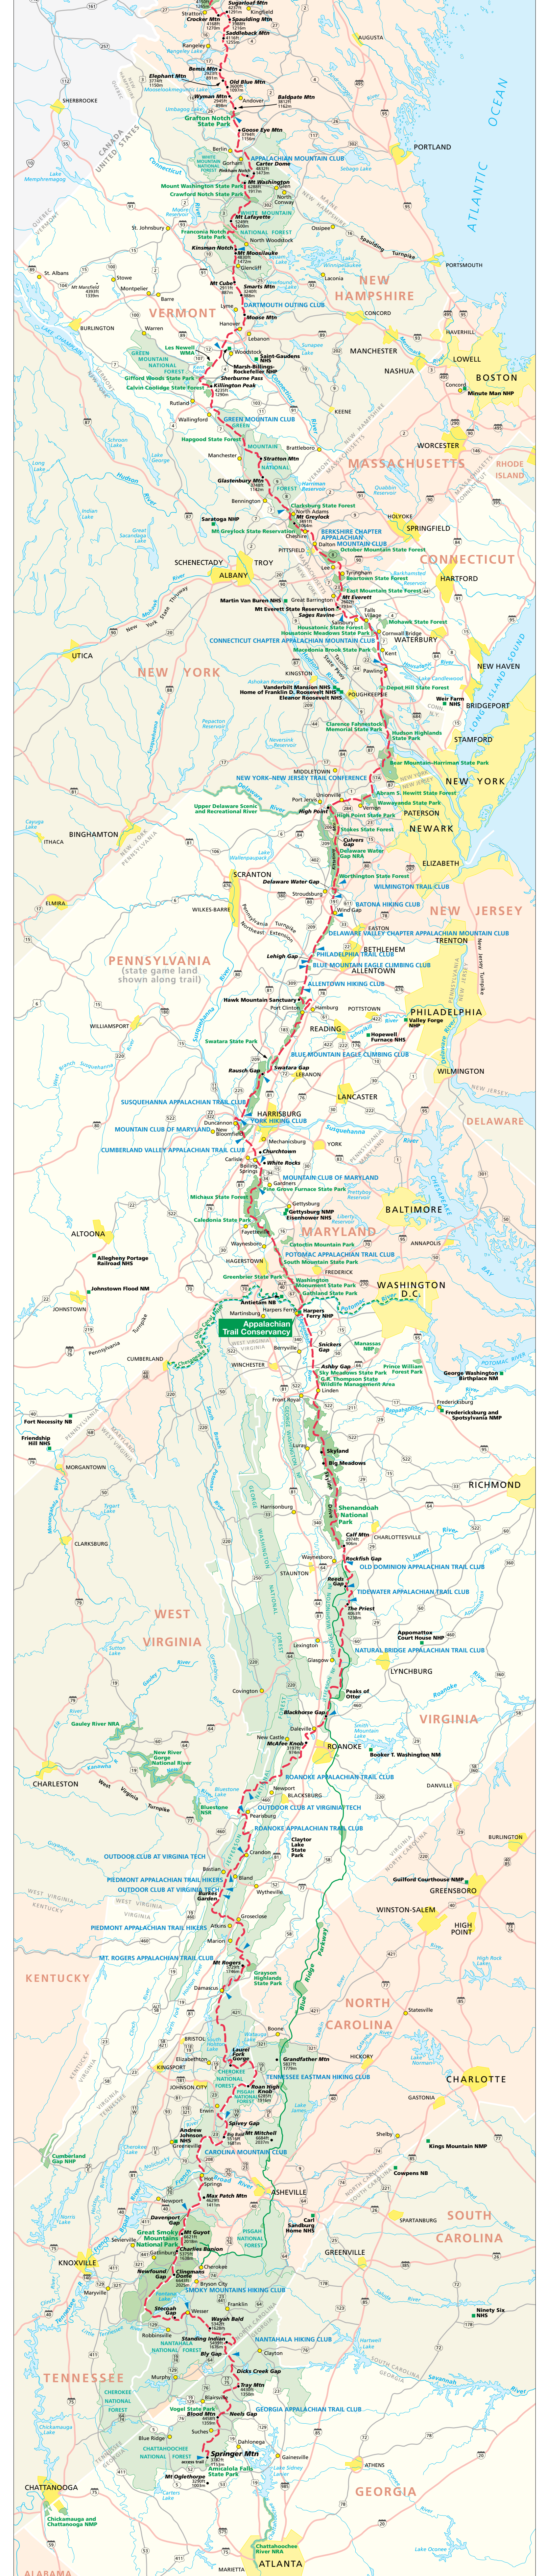

0 10 Kilometers 50
0 10 Miles 50

Appalachian National Scenic Trail
Boundary of CLUB management section

Kennesaw Mountain NBP